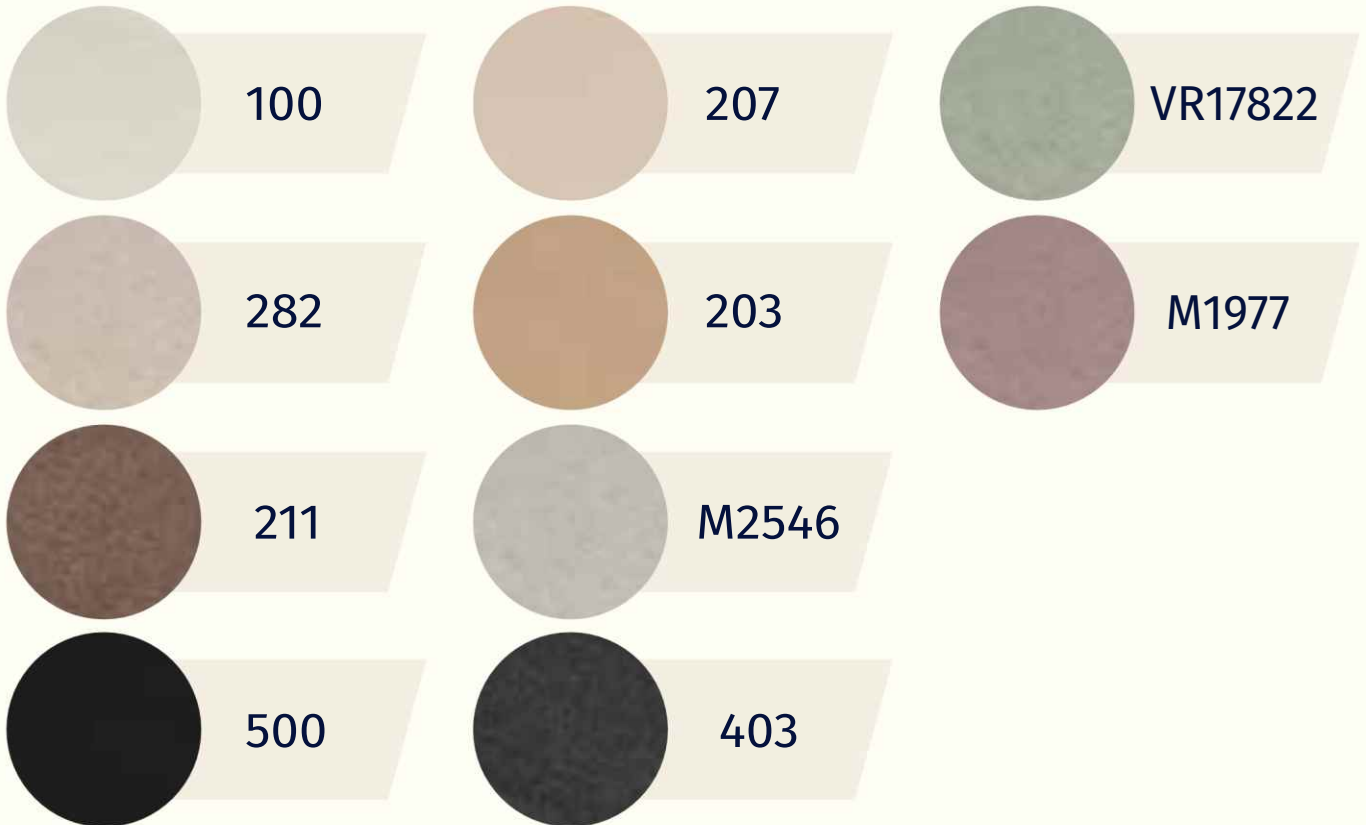

Q'OLCHA
Luxury goes natural

BABY ALPACA XL COLLECTION

SIZE

52" x 78"
130 cm x 200 cm

MATERIAL

100%
BABY ALPACA